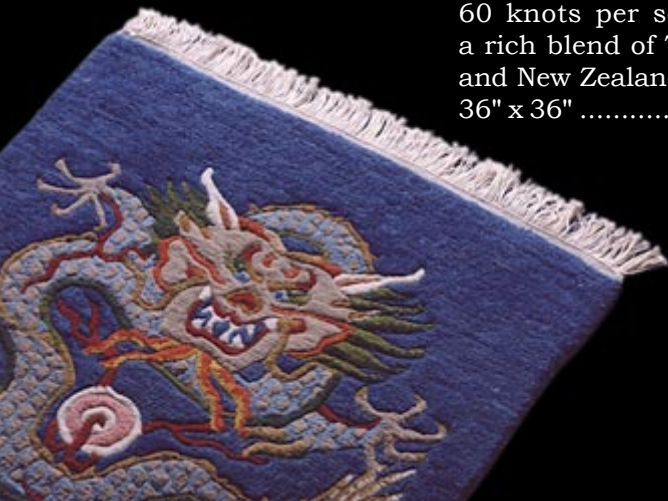

Dragon Carpet

60 knots per sq. inch
a rich blend of Tibetan
and New Zealand wools
36" x 36" $225