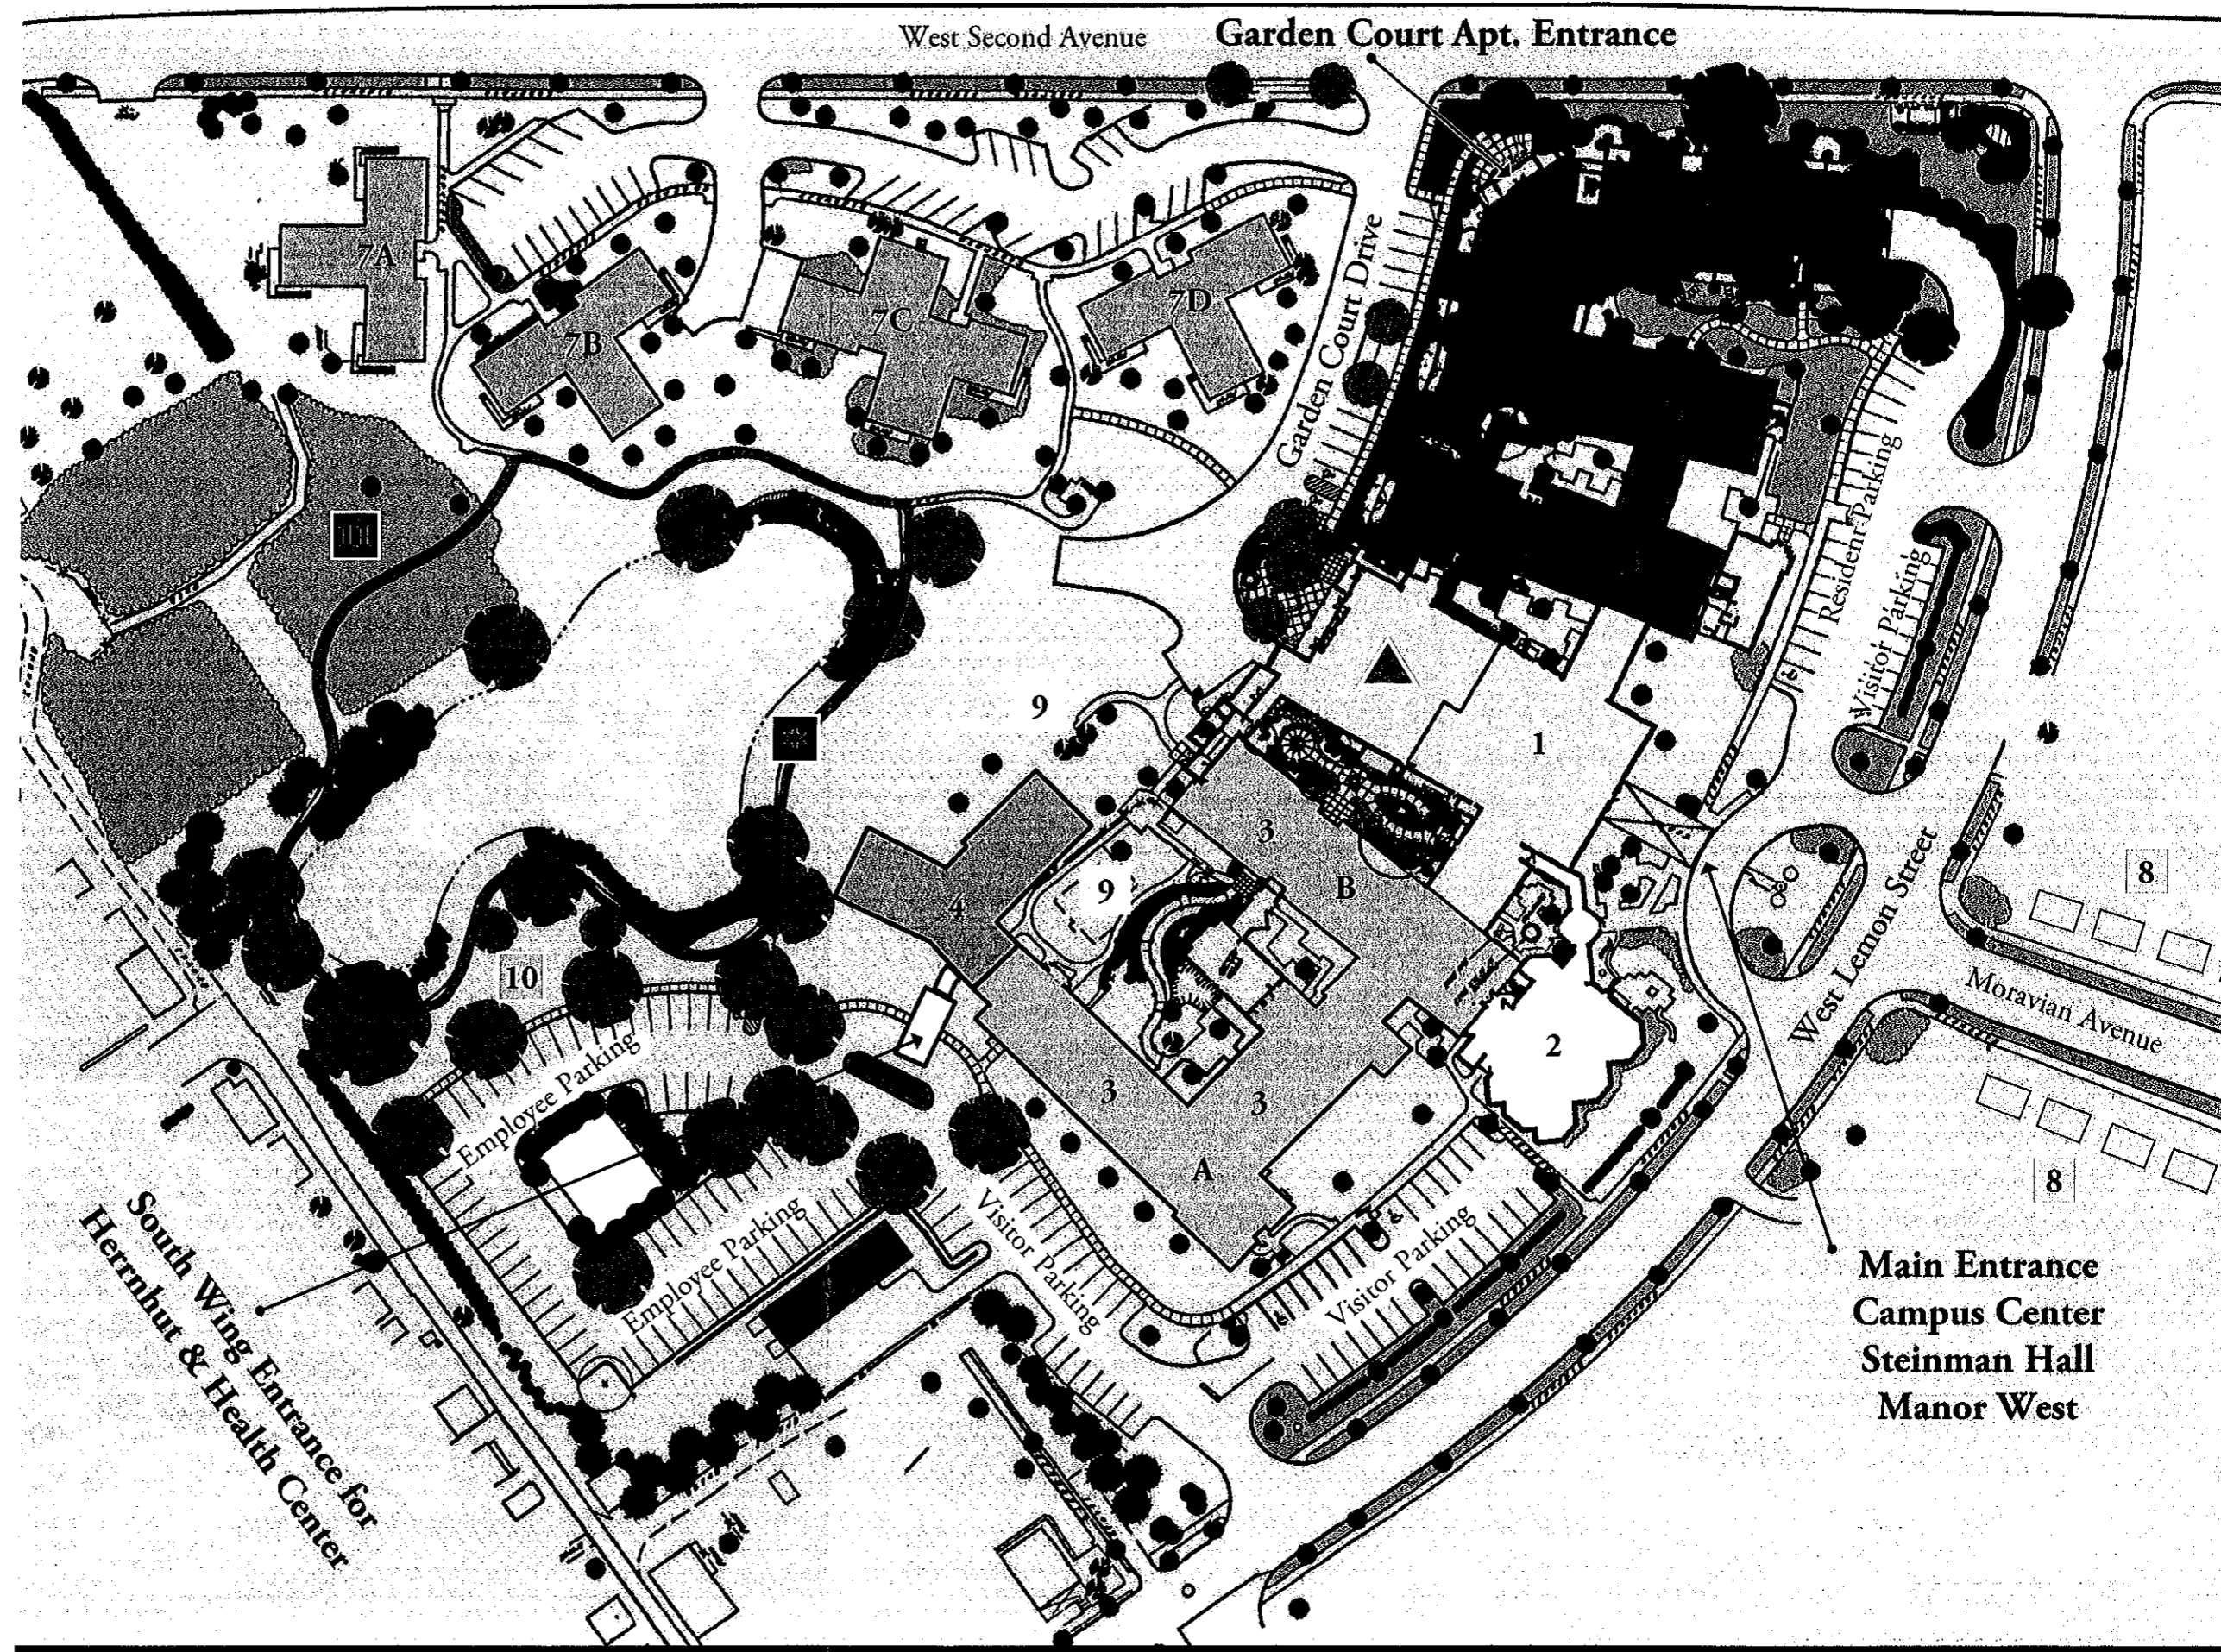

- 1 McCloud Campus Center
 - Main Lobby
 - Center Court
 - Library & Computer Center
 - Gallery Café
 - Styling Salon
 - Administrative and Marketing Offices
- ▲ Garden Court Dining Room
- 2 Steinman Hall, Chapel, and Community Center
- 3 Manor East
 - Lower Level - The Children's Corner
 - 1st Floor - The Herrnhut Community (A), Herrnhut Personal Care (B)
 - 2nd Floor - Health Center
- 4 Manor East – South Wing
 - 1st Floor - Herrnhut South
 - 2nd Floor - Health Center South
- 5 Manor West (Personal Care)
- 6 Garden Court Apartments
- 7 Manor Greene Apartments
 - A. Hagen Haus
 - B. Grube Haus
 - C. Herbst Haus
 - D. Bechler Haus
- 8 Moravian Avenue Cottages
- 9 Children's Playground
- 10 Bart Vanberg Picnic Pavilion
- 11 The Woods
- 12 Woodshop
- 13 Walking Path

Main Entrance
Campus Center
Steinman Hall
Manor West